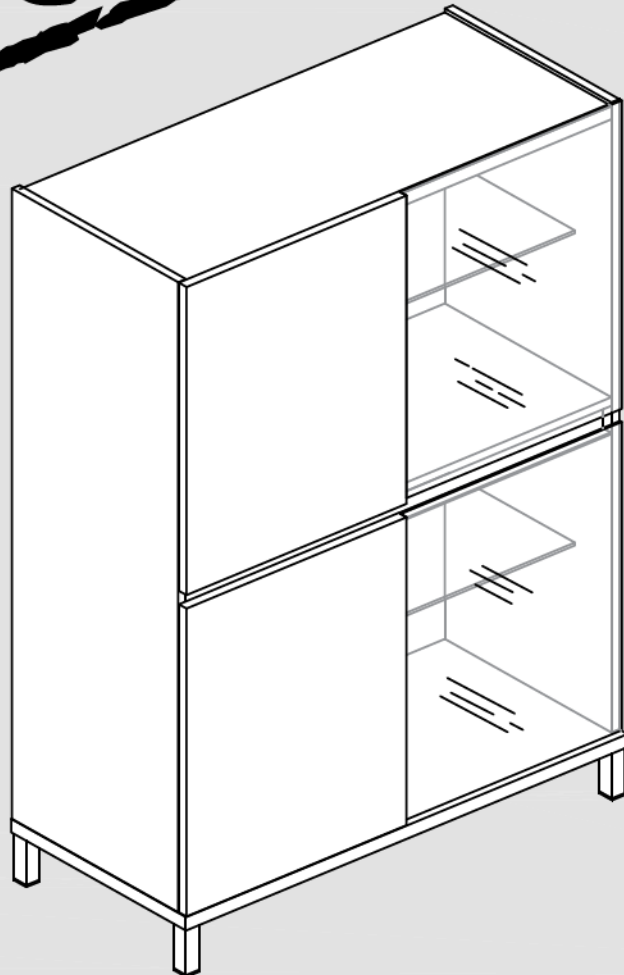

ASSEMBLING INSTRUCTIONS

WIGLASS

2/D VITRINE
MOD. KALI

LEGEND

- ① Top
- ② Division Shelf
- ③ Right Side
- ④ Left Side
- ⑤ Small Back Panel
- ⑥ Big Back Panel
- ⑦ Bottom
- ⑧ Feet
- ⑨ Doors
- ⑩ Glass Doors

GENERAL FITTINGS CHECK LIST *(full-size)*