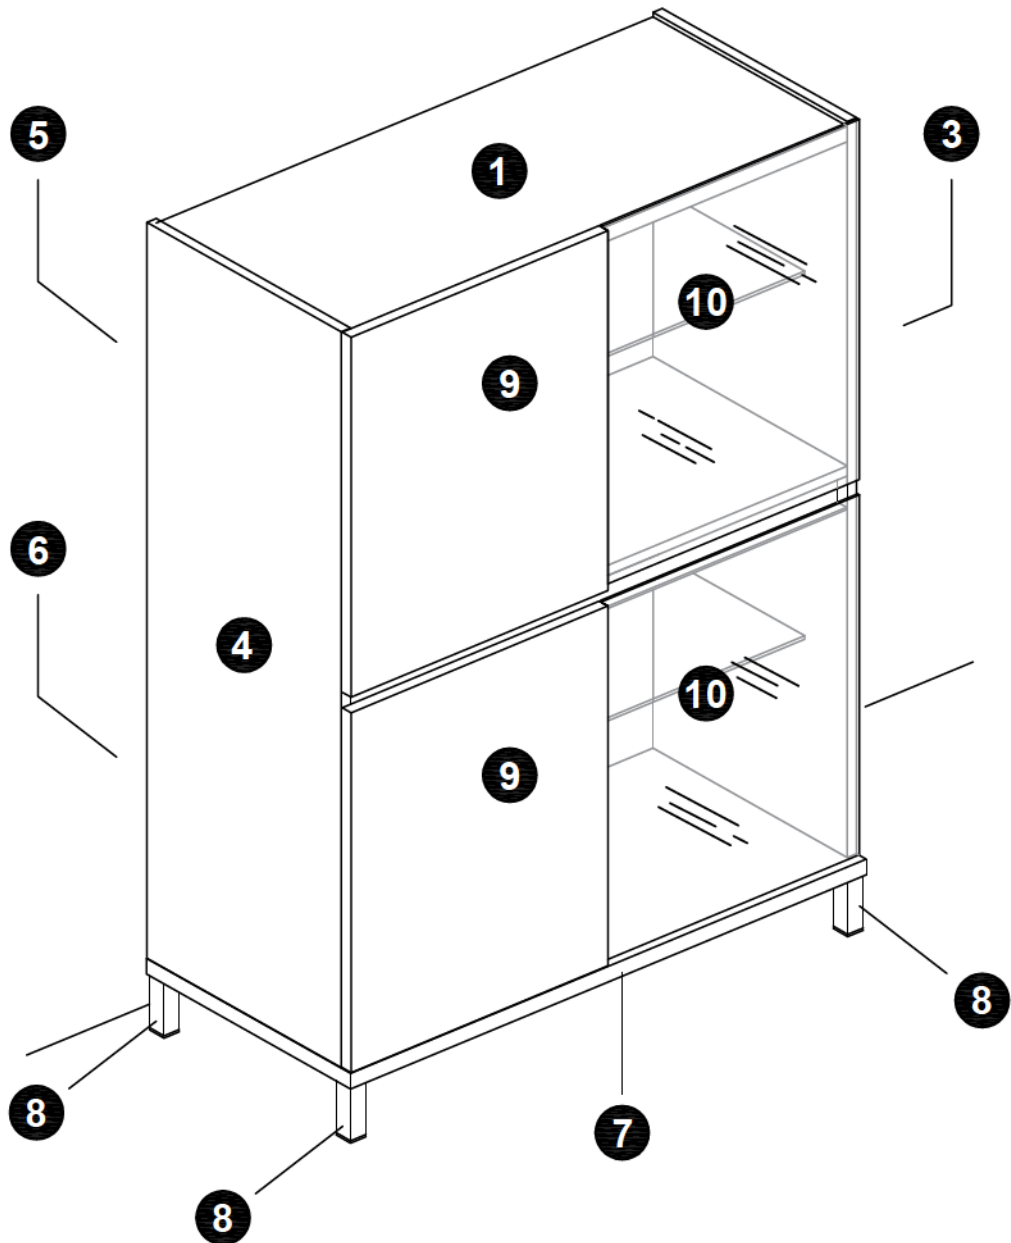

ASSEMBLING INSTRUCTIONS

WIGLASS

2/D VITRINE
MOD. KALI

LEGEND

- ① Top
- ② Division Shelf
- ③ Right Side
- ④ Left Side
- ⑤ Small Back Panel
- ⑥ Big Back Panel
- ⑦ Bottom
- ⑧ Feet
- ⑨ Doors
- ⑩ Glass Doors

GENERAL FITTINGS CHECK LIST *(full-size)*

A

x24

B

x12

C

x12

D

x16